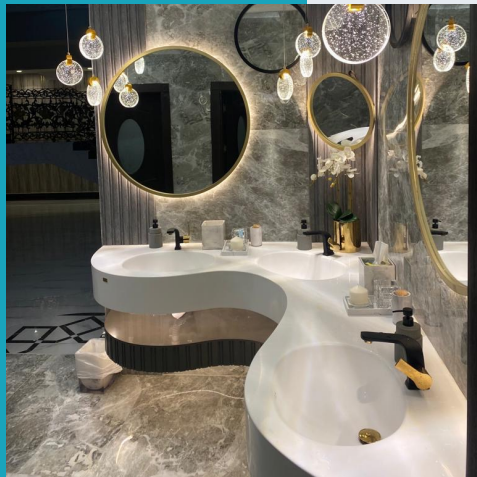

Residential Vanities